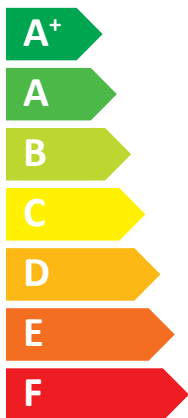

ENERG
енергия · ενεργεια

DENTWITON

QRS08V/LF

A⁺⁺

A

Two icons showing sound power levels. The top icon shows a speaker inside a house with the text "40 dB". The bottom icon shows a speaker outside a house with the text "59 dB".