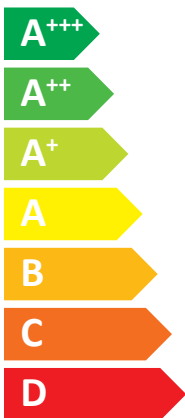

ENERG
енергия · ενεργεια

DENTWITON

QRS08V/LF

A⁺⁺

A

Two icons showing sound power levels. The top icon shows a speaker inside a house with the text "40 dB". The bottom icon shows a speaker outside a house with the text "59 dB".